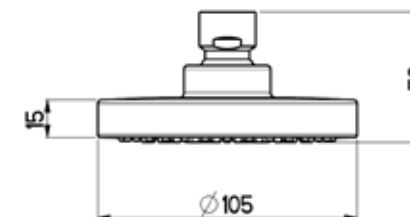

CFRF105DCR
Chuveiro redondo Fresh Ø105 duo
Ducha redonda Fresh Ø105 Duo